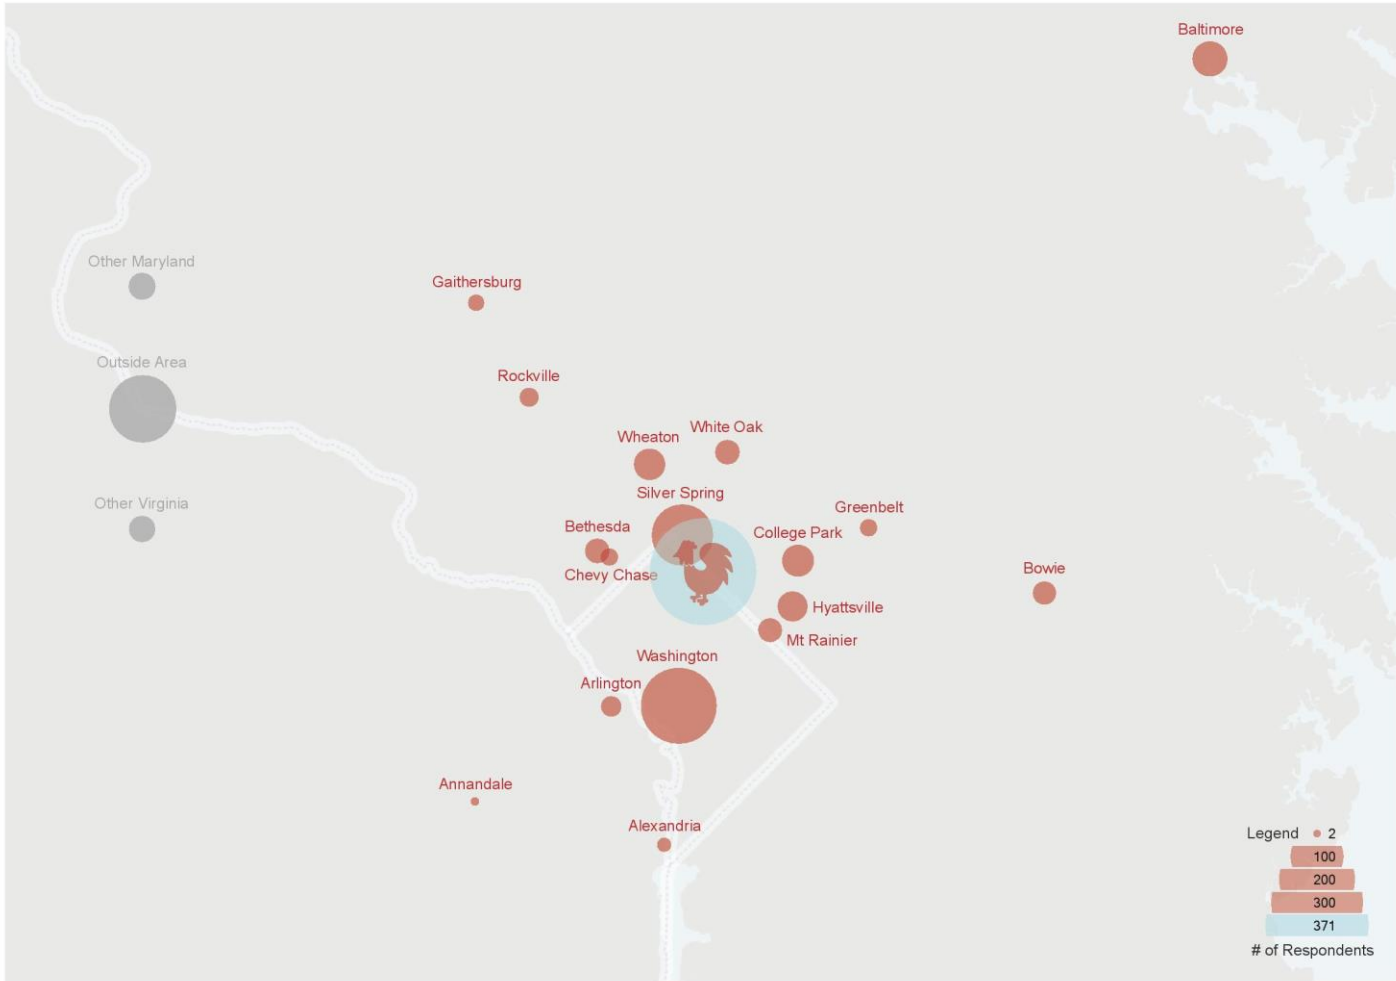

Where are you Visiting From	Total Respondants	Takoma	Takoma %	Other	Other %	Baltimore	Bethesda	Bowie	Chevy Chase	College Park	Gaithersburg	Greenbelt	Hyattsville	Mt Ranier	Rockville	Silver Spring	Wheaton	White Oak	Other MD	DC	Arlington	Alexandria	Annandale	Other Virginia	Outside Area (Included in Other)
Amano	145	64	44%	81	56%	1	2	2	1	10			4	1		13			4	17		1		3	22
The Big Bad Woof	62	35	56%	27	44%	1							2	2		10			1	11					
Busboys and Poets	158	49	31%	109	69%	6	2	2	1	2			3			17	1	1	2	33				2	37
Capital City Cheesecake	203	106	52%	97	48%	1	4	6	1	2	3	2	6	1	3	14	2		6	20	2	1	1	4	18
House of Musical Traditio	69	8	12%	61	88%	2	2			1	2				2	11	1		4	12	2			3	19
Republic	142	28	20%	114	80%	5	3	2	2	3		1	3	1	2	18	7	5	10	27	1	1		1	22
Scissor and Comb	95	22	23%	73	77%		1		1				4		1	21				32	4	1	1	4	3
Soupergirl	79	18	23%	61	77%	2				3	1	1	3		3	10	4		2	16	2	3		2	9
Takoma Bev Co	143	52	36%	91	64%	6	4		3	6			3		1	16	4	#		20	4	2			22
Takoma Station Tavern	183	15	8%	168	92%	19	3	5	-	9	5	6	4	13	4	12	17	13		26	2			8	22
	1279		31%		69%	43	21	17	9	36	11	10	32	18	16	142	36	19	29	214	17	9	2	27	174
Percentage by Location						3%	2%	1%	1%	3%	1%	1%	3%	1%	1%	11%	3%	1%	2%	17%	1%	1%	0.2%	2%	14%

■ Visting from Takoma
■ Visting from nearby city (origin known)
■ Visting from elsewhere (origin approximate or unknown)
 White lines separate each origin city
Sections are ordered from closest to furthest from Takoma