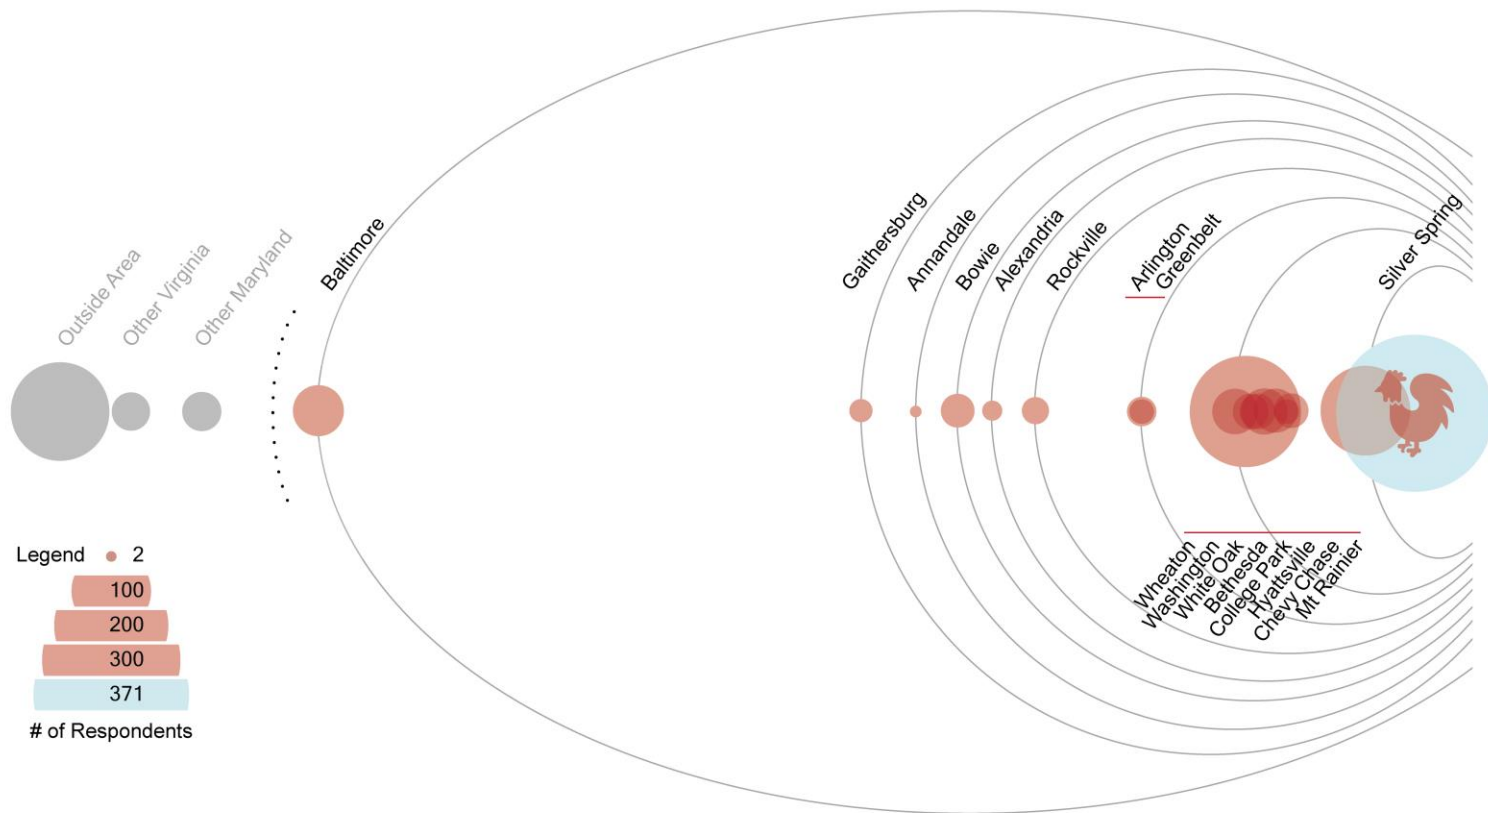

Where are you Visiting From	Total Respondants	Takoma	Takoma %	Other	Other %	Baltimore	Bethesda	Bowie	Chevy Chase	College Park	Gaithersburg	Greenbelt	Hyattsville	Mt Ranier	Rockville	Silver Spring	Wheaton	White Oak	Other MD	DC	Arlington	Alexandria	Annandale	Other Virginia	Outside Area (Included in Other)
Amano	145	64	44%	81	56%	1	2	2	1	10			4	1		13			4	17		1		3	22
The Big Bad Woof	62	35	56%	27	44%	1							2	2		10			1	11					
Busboys and Poets	158	49	31%	109	69%	6	2	2	1	2			3			17	1	1	2	33				2	37
Capital City Cheesecake	203	106	52%	97	48%	1	4	6	1	2	3	2	6	1	3	14	2		6	20	2	1	1	4	18
House of Musical Traditio	69	8	12%	61	88%	2	2			1	2				2	11	1		4	12	2			3	19
Republic	142	28	20%	114	80%	5	3	2	2	3		1	3	1	2	18	7	5	10	27	1	1		1	22
Scissor and Comb	95	22	23%	73	77%		1		1				4		1	21				32	4	1	1	4	3
Soupergirl	79	18	23%	61	77%	2				3	1	1	3		3	10	4		2	16	2	3		2	9
Takoma Bev Co	143	52	36%	91	64%	6	4		3	6			3		1	16	4	#		20	4	2			22
Takoma Station Tavern	183	15	8%	168	92%	19	3	5	-	9	5	6	4	13	4	12	17	13		26	2			8	22
	1279		31%		69%	43	21	17	9	36	11	10	32	18	16	142	36	19	29	214	17	9	2	27	174
Percentage by Location						3%	2%	1%	1%	3%	1%	1%	3%	1%	1%	11%	3%	1%	2%	17%	1%	1%	0.2%	2%	14%

■ Visting from Takoma
■ Visting from nearby city (origin known)
■ Visting from elsewhere (origin approximate or unknown)
 White lines separate each origin city
Sections are ordered from closest to furthest from Takoma