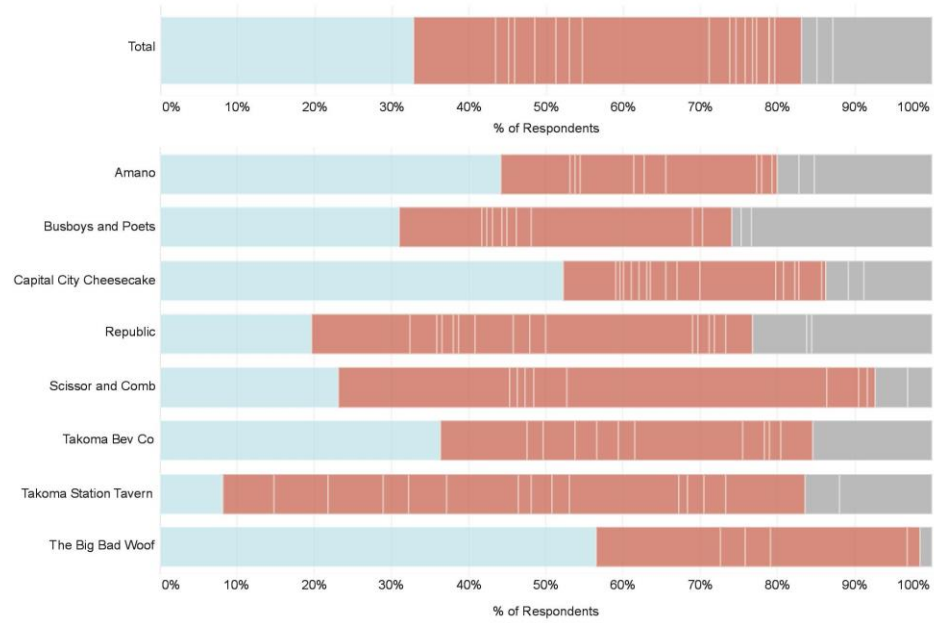

Where are you Visiting From	Total Respondants	Takoma	Takoma %	Other	Other %	Baltimore	Bethesda	Bowie	Chevy Chase	College Park	Gaithersburg	Greenbelt	Hyattsville	Mt Ranier	Rockville	Silver Spring	Wheaton	White Oak	Other MD	DC	Arlington	Alexandria	Annandale	Other Virginia	Outside Area (Included in Other)
Amano	145	64	44%	81	56%	1	2	2	1	10			4	1		13			4	17		1		3	22
The Big Bad Woof	62	35	56%	27	44%	1							2	2		10			1	11					
Busboys and Poets	158	49	31%	109	69%	6	2	2	1	2			3			17	1	1	2	33				2	37
Capital City Cheesecake	203	106	52%	97	48%	1	4	6	1	2	3	2	6	1	3	14	2		6	20	2	1	1	4	18
House of Musical Traditio	69	8	12%	61	88%	2	2			1	2				2	11	1		4	12	2			3	19
Republic	142	28	20%	114	80%	5	3	2	2	3		1	3	1	2	18	7	5	10	27	1	1		1	22
Scissor and Comb	95	22	23%	73	77%		1		1				4		1	21				32	4	1	1	4	3
Soupergirl	79	18	23%	61	77%	2				3	1	1	3		3	10	4		2	16	2	3		2	9
Takoma Bev Co	143	52	36%	91	64%	6	4		3	6			3		1	16	4	#		20	4	2			22
Takoma Station Tavern	183	15	8%	168	92%	19	3	5	-	9	5	6	4	13	4	12	17	13		26	2			8	22
	1279		31%		69%	43	21	17	9	36	11	10	32	18	16	142	36	19	29	214	17	9	2	27	174
Percentage by Location						3%	2%	1%	1%	3%	1%	1%	3%	1%	1%	11%	3%	1%	2%	17%	1%	1%	0.2%	2%	14%

■ Visting from Takoma
■ Visting from nearby city (origin known)
■ Visting from elsewhere (origin approximate or unknown)
 White lines separate each origin city
Sections are ordered from closest to furthest from Takoma